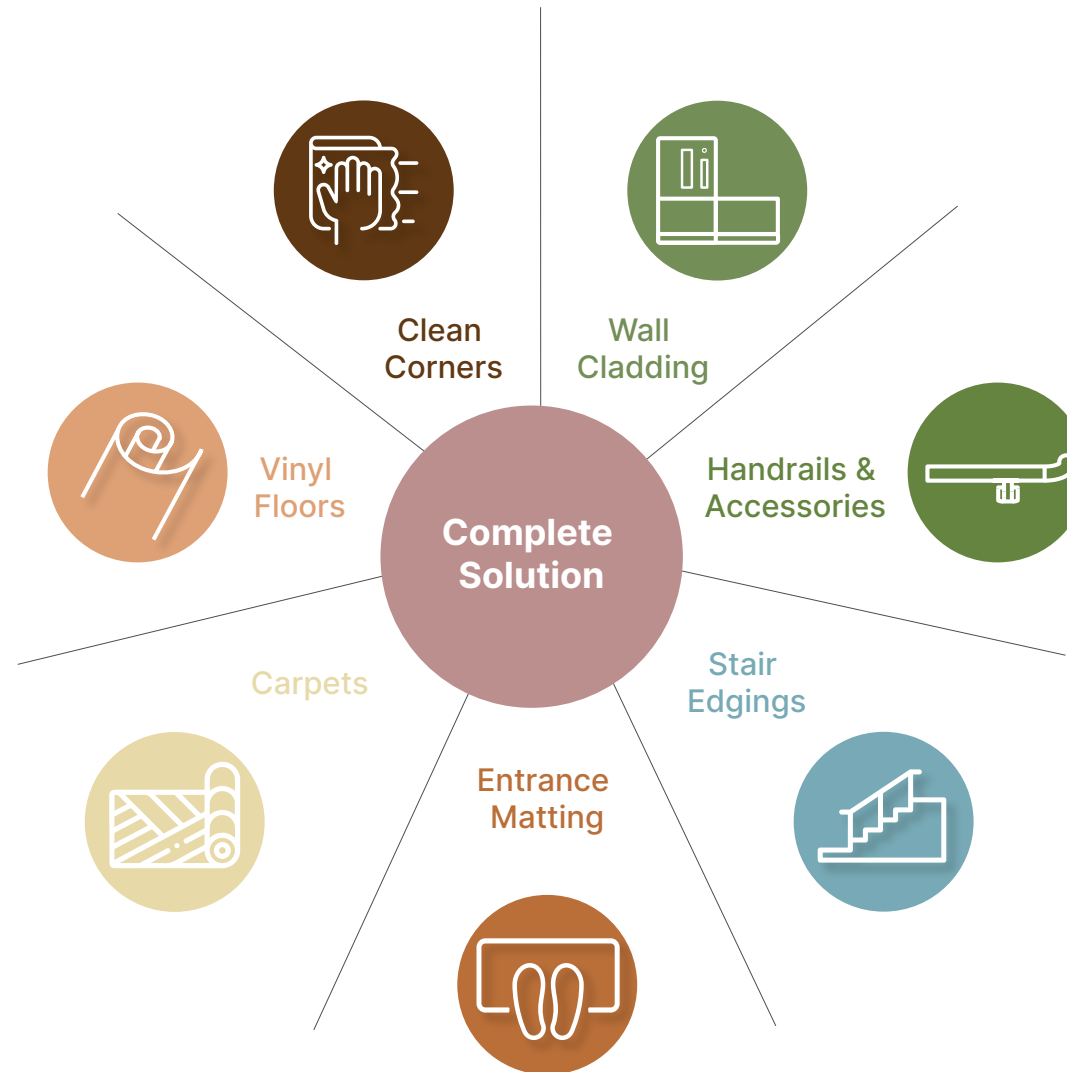

Our tried and trusted Care Home Solutions

Complete Solution

Gerflor and Gradus can offer a complete floor and walls solution that can contribute to a clean and safe building environment.