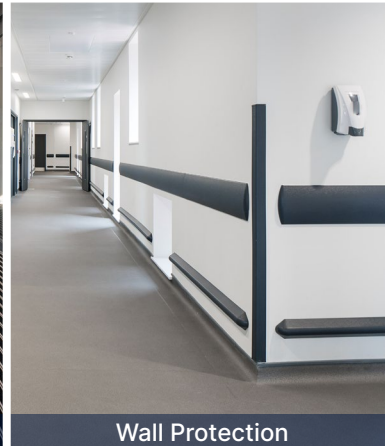

Healthcare

Wall Protection