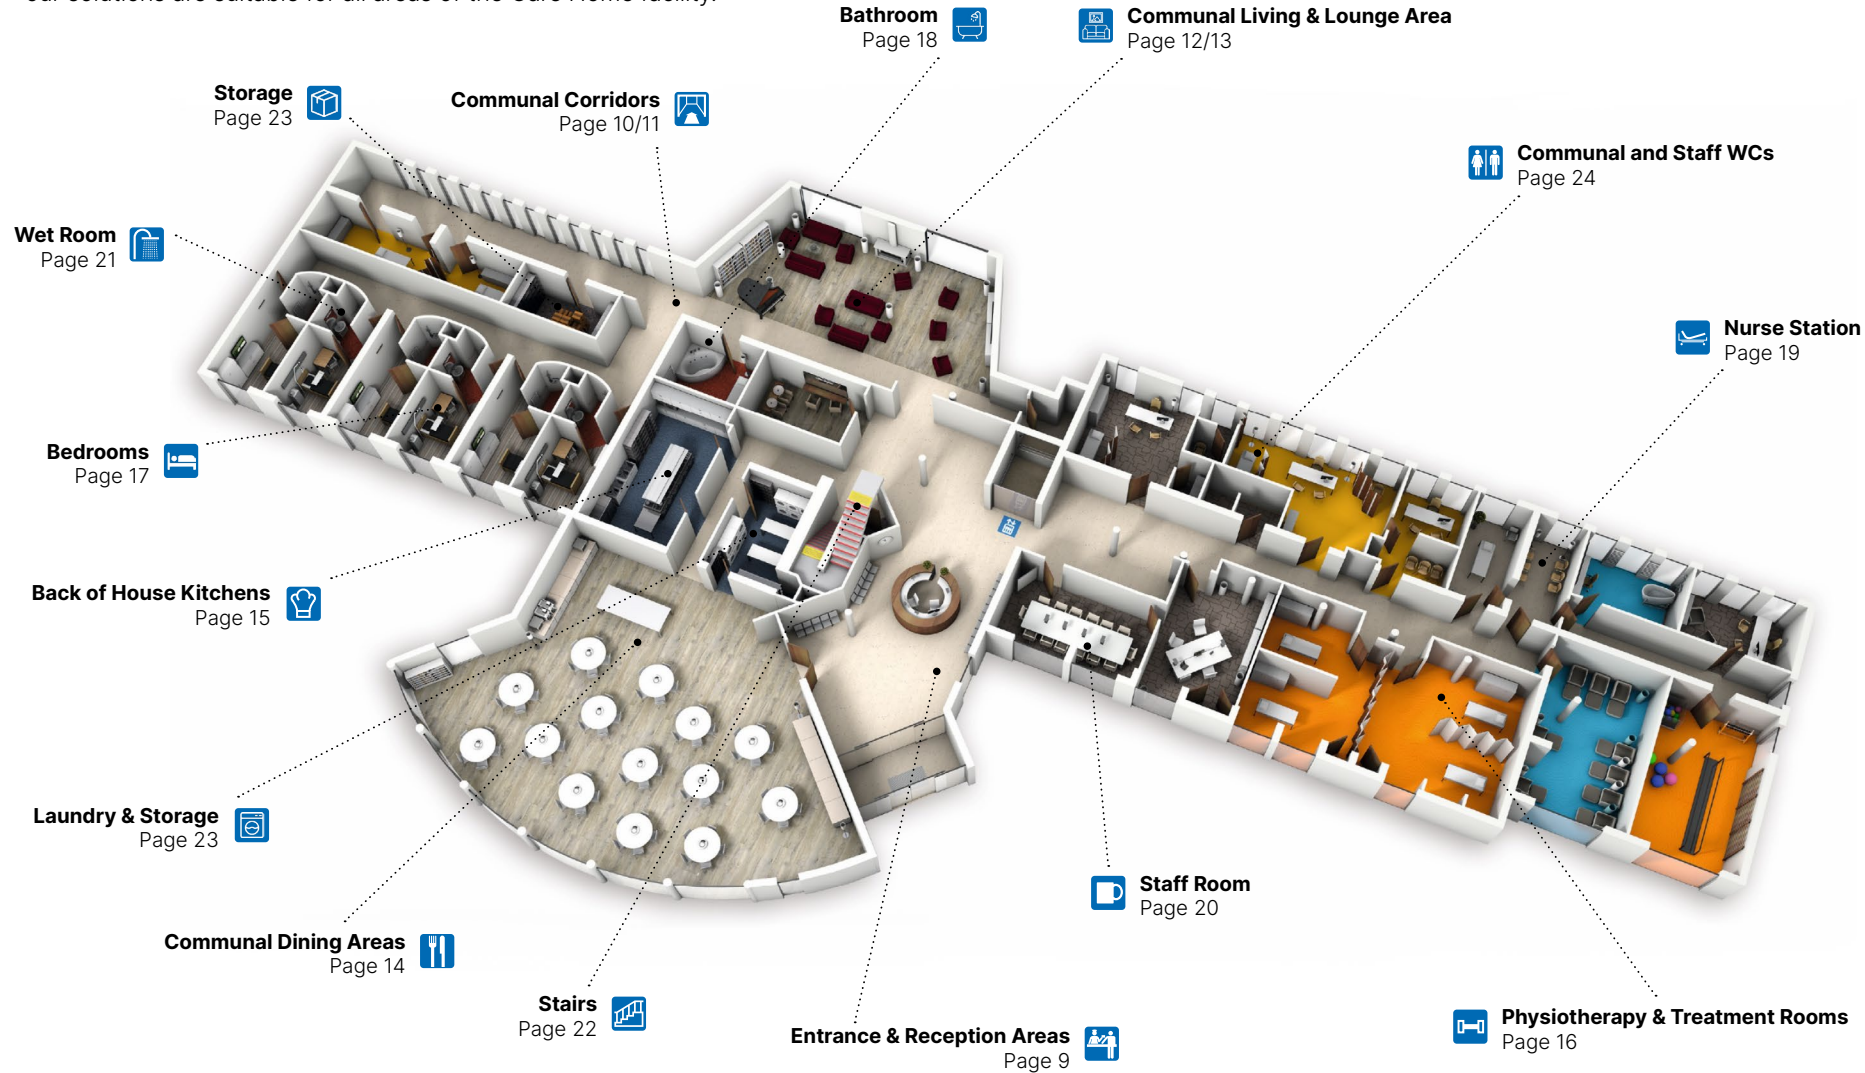

Sport Flooring

Accreditations and Certifications

Gerflor

Gradus

Comprehensive Care Home Solutions

The Gerflor & Gradus ranges are both hygienic and safe, our solutions are suitable for all areas of the Care Home facility.