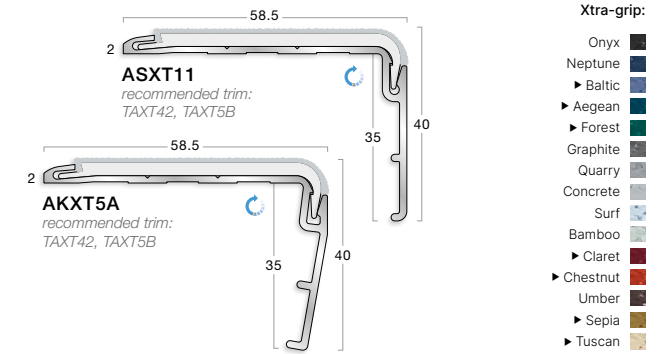

031 Alum LRV 71.91

001 Chalk LRV 87.51

To see the full range - [click here](#)

Stair Edgings

XT Aluminium Stair Edgings

Gradus XT aluminium stair edgings (stair nosings) offer improved performance when used in areas where more intensive cleaning is required e.g. healthcare & education applications. A unique locking mechanism secures the insert in place without the need for adhesive, offering a robust solution for this type of environment in addition to reducing the risk of slips, trips and falls on stairs.

All profiles shown are 70% size in mm

Profiles for Carpet

To see the full range - [click here](#)

Laundry & Storage

Key considerations when selecting Flooring and Wall Protection products for Laundry & Storage environments.