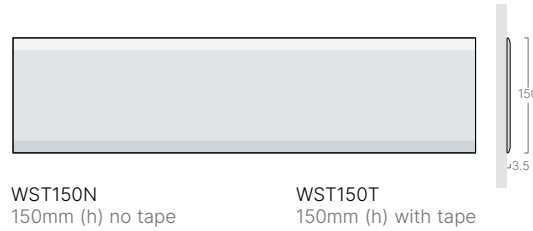

Communal Living & Lounge Area

Key considerations when selecting Flooring and Wall Protection products for Living Room & Lounge environments

- A bright, calm and welcoming environment
- Warm, quiet and comfortable underfoot
- Easy clean and low maintenance
- Wall Protection system to protect vulnerable walls and corners

Options shown are a small selection, full colour range available on our website.

DSDC Accredited Design

Wall Strip

Wall strips protect walls against scuffs, scratches and abrasion caused by chairs, tables, and other moveable objects. Manufactured from scratch and stain resistant PVC-u, and through-coloured and to conceal any impact.

To see the full range - [click here](#)

Handrail SHR40W

Provide pedestrian guidance and support in addition to a level of surface protection, designed to meet guidance in relation to grip diameter, distance from the wall and bracket clearance.