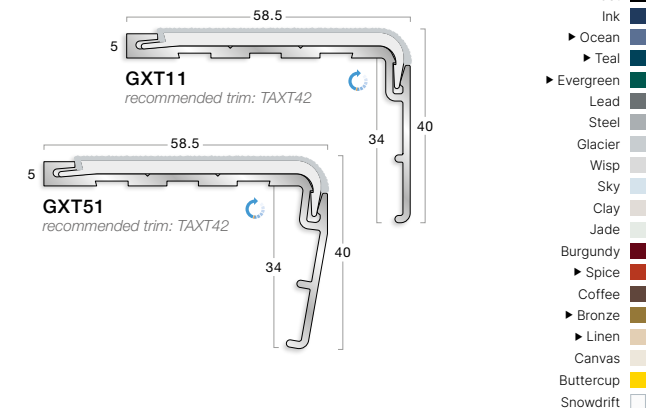

Profiles for Carpet

To see the full range - [click here](#)