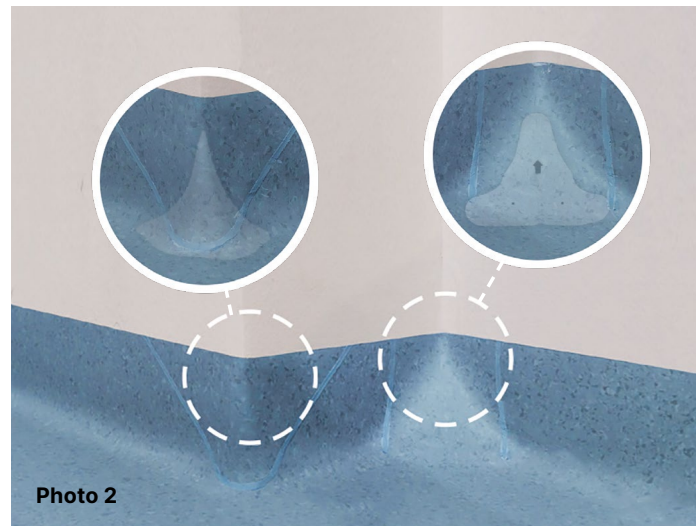

- Their shape makes cleaning and decontamination difficult
- Poorly welded, they can tear or sag under the weight of traffic
- Weakened by use, they end up losing their water-tightness

In partnership with cleaning professionals, Gerflor has developed Clean Corner System: a patent pending innovative corner solution. Years of research and development have led to Clean Corner System (Gerflor only validate this system with Gerflor products). Thanks to ultra-resistant and versatile profiles (Photo 1), Clean Corner System is suitable for all your projects, and delivers perfect results (Photo 2).

View our Clean Corner System video - [click here](#)

View the Solution - [click here](#)

Clean Corner System Wins
Innovation & Product Design Award

Photo 1

Photo 2

Watertight

Resistant & Durable

Clean