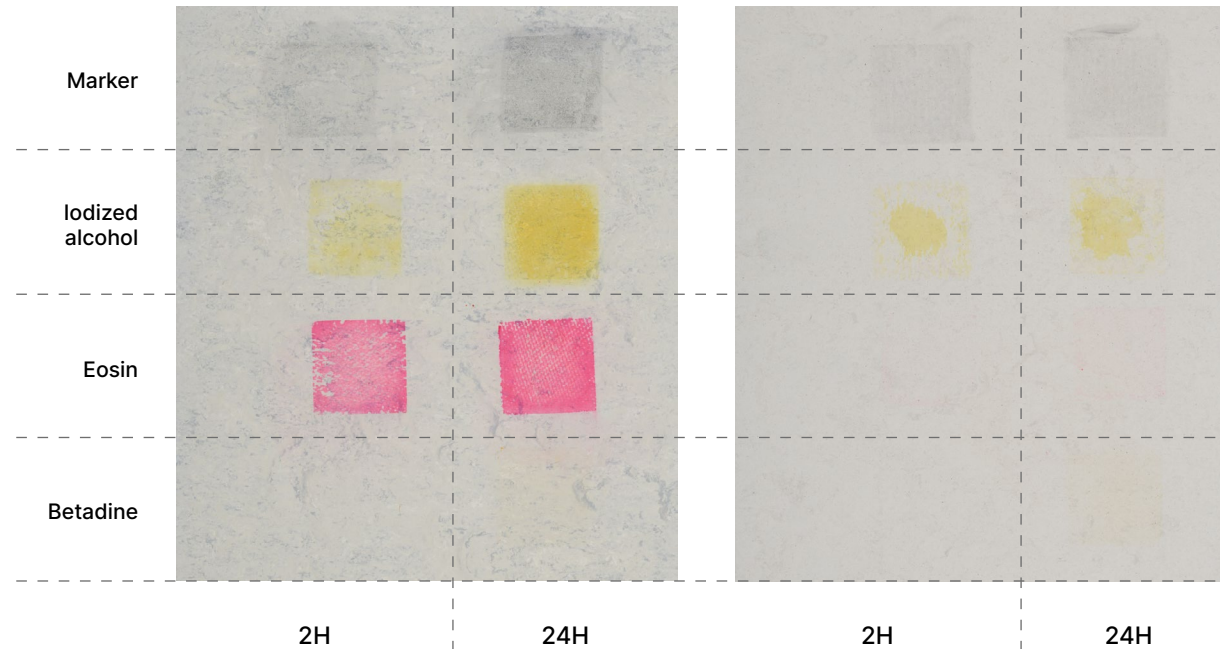

Innovations for Clinical Care Home Environments

3) Surface treatments for linoleum

Our surface treatments are perfect for Care Home environments with unrivalled levels of chemical & stain resistance, reducing maintenance time and costs.

New solvent-free surface protection developed exclusively for DLW Linoleum.

Extremely hard wearing due to triple laser UV cross-linking.

Easy to Clean

- Dirt and stain barrier
- Cost effective maintenance
- Easy cleaning with a mop or any modern cleaning equipment

Detailed cleaning protocol available on www.gerfor.com