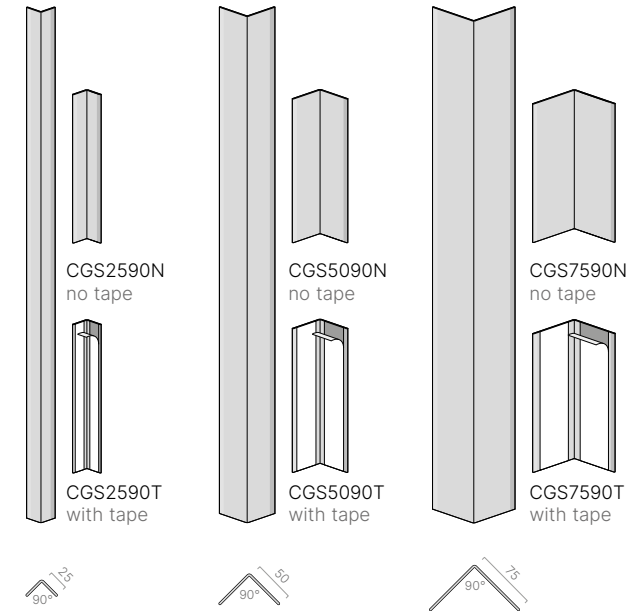

To see the full range - [click here](#)