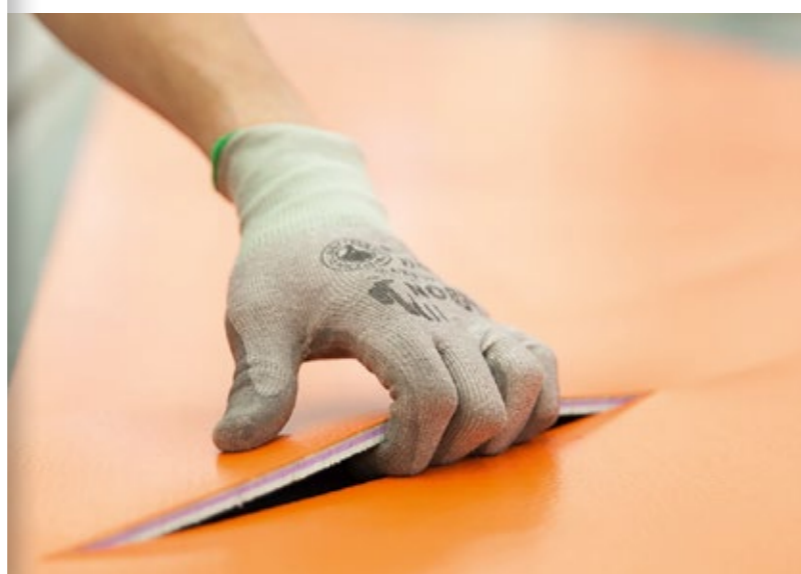

HOW IT WORKS ?

With many years experience with **water jet cutting technology**, Gerflor proudly offers this service for customised flooring designs.

Send us your file (preferably AutoCAD) with the design, shape and logo and the required information to produce the design (size, product etc).

1 WEEK
PRICE AND PLAN

CUSTOMER'S APPROVAL
AND ORDER

4/5 WEEKS
CUTTING READY
FOR DELIVERY

For any request, please contact your local Gerflor sales representative