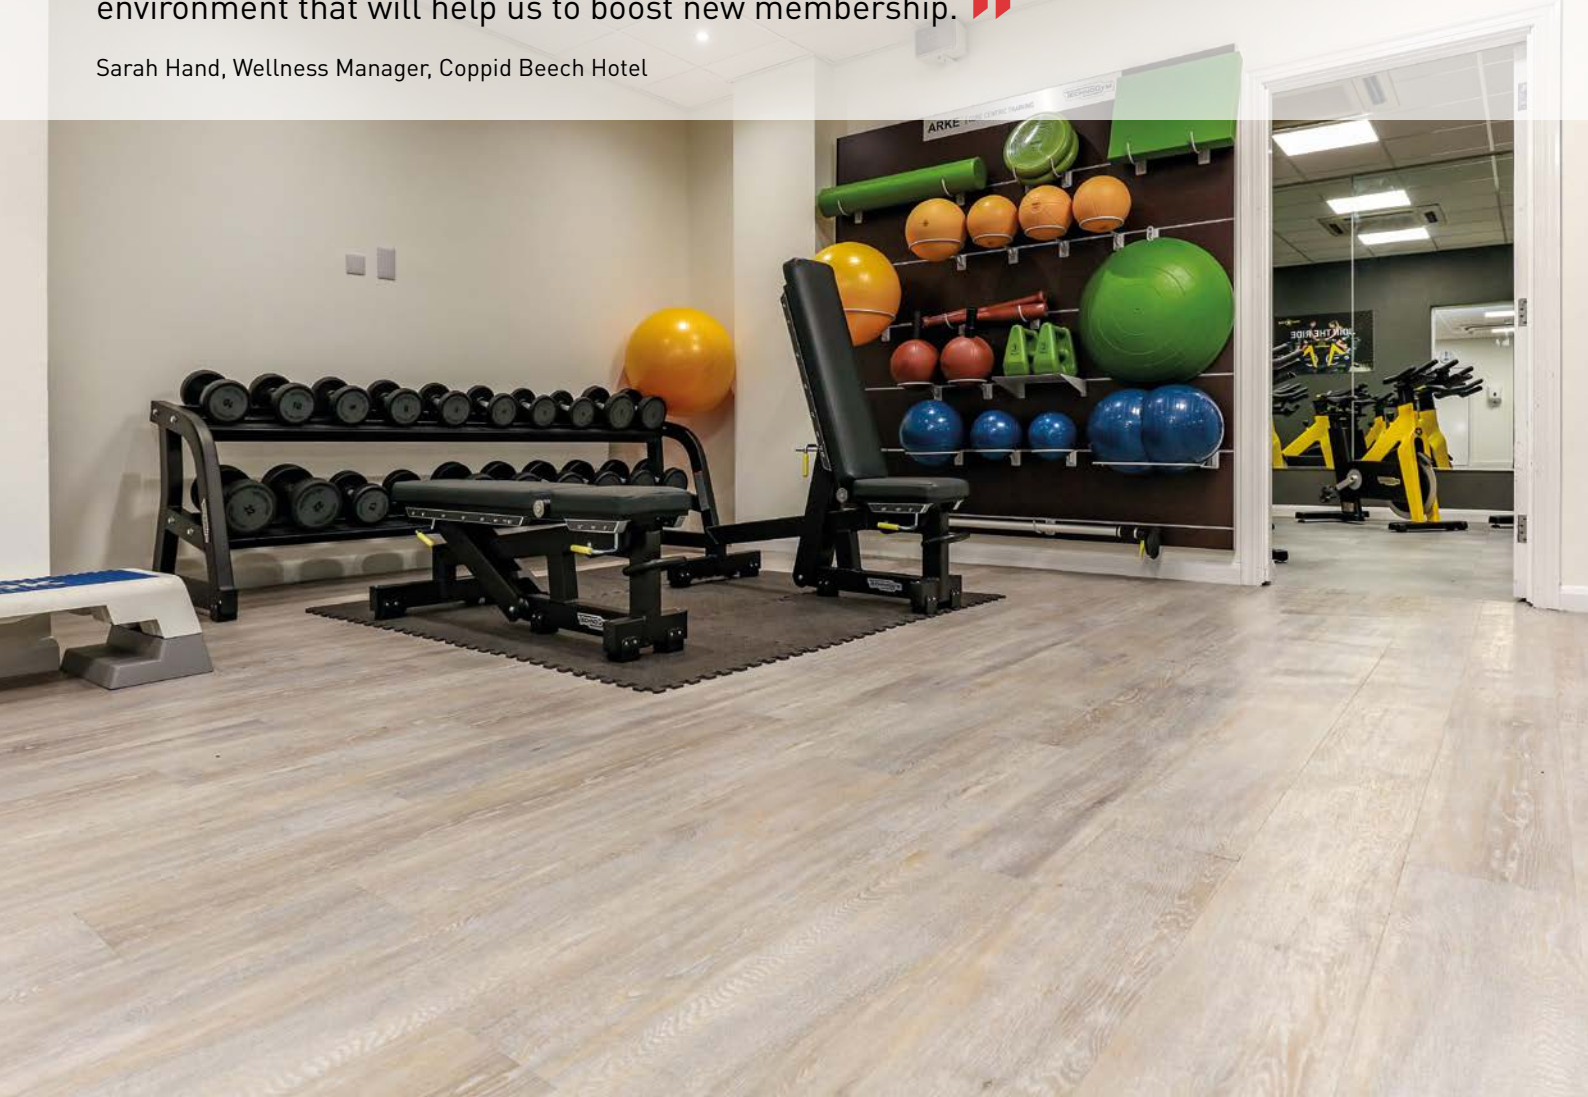

“ I would definitely recommend Gerflor’s Creation 55 as it has for us, delivered on quality, price and performance. The new look it has created now delivers a much-more welcoming environment that will help us to boost new membership. ”

Sarah Hand, Wellness Manager, Coppid Beech Hotel

For further information on Gerflor’s extensive range of flooring solutions please contact us:

UNITED KINGDOM
+44 (0) 1926 622 600
contractuk@gerflor.com
www.gerflor.co.uk

REPUBLIC OF IRELAND
+353 (0) 42 966 1431
gerflorirl@gerflor.com
www.gerflor.ie

@Gerfloruk
@GerflorSportsUK