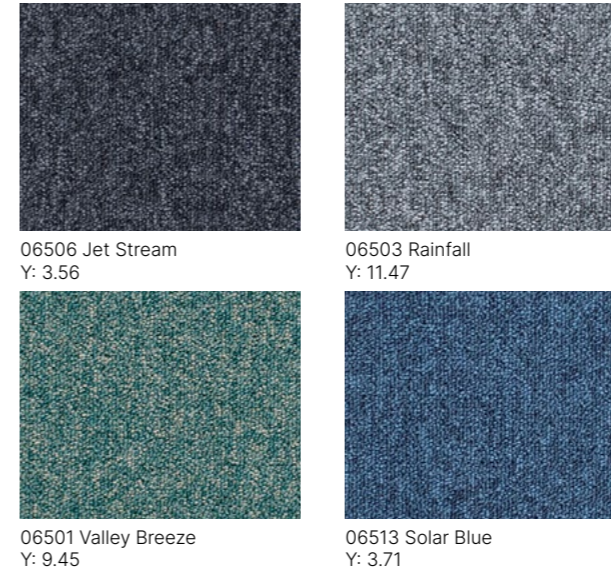

To see the full range - [click here](#)

Carpets - Lafite Connect

The range includes 3 patterns that can be used together to enhance an interior design.