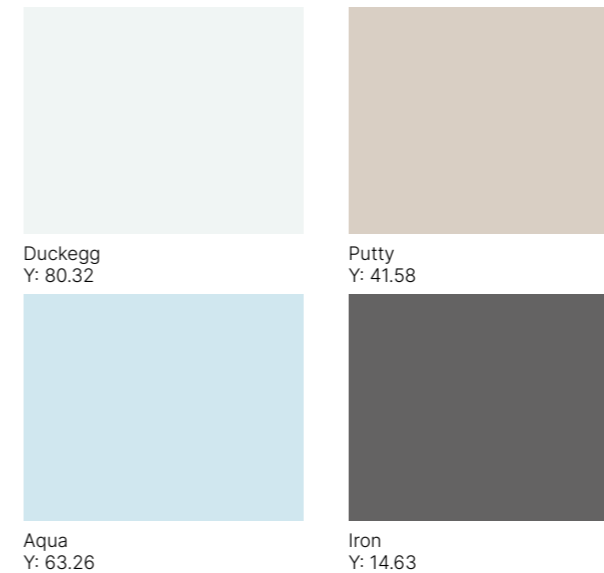

To see the full range - [click here](#)

Resilient Flooring - Tarasafe Standard

Outstanding safety flooring where slip-resistance, durability and hygienic conditions are required, meets +36 HSE guidelines.