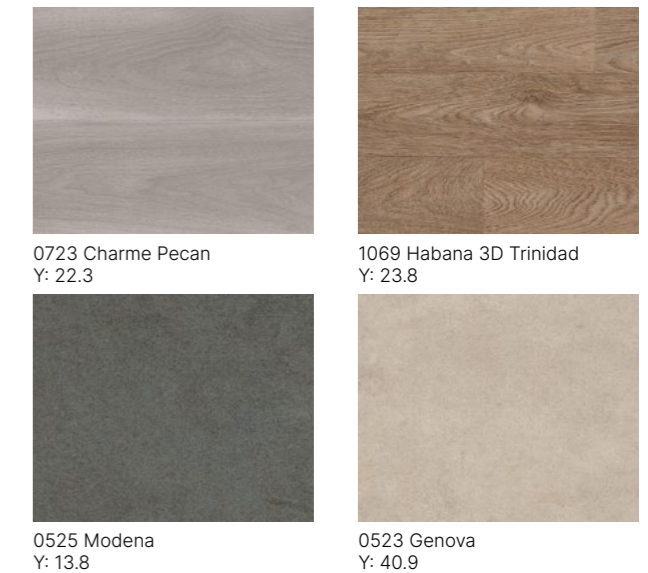

To see the full range - [click here](#)