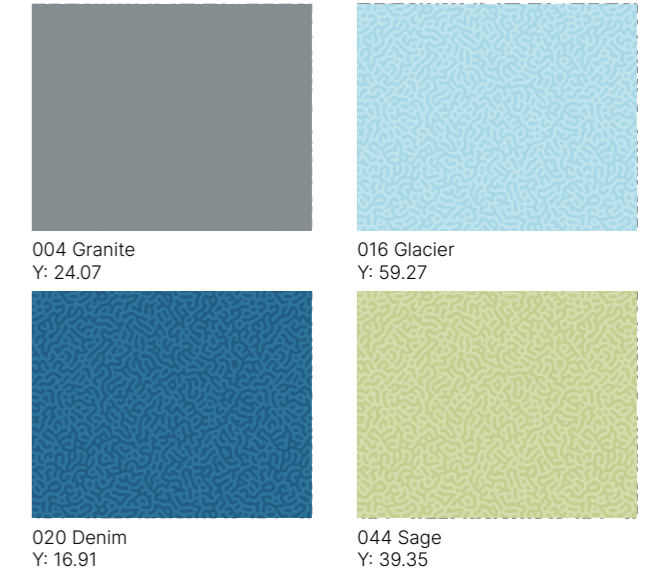

To see the full range - [click here](#)

Wall Protection - SureProtect Design

Wood-effect PVC-u wall cladding sheets that help create modern interiors whilst offering excellent surface protection.