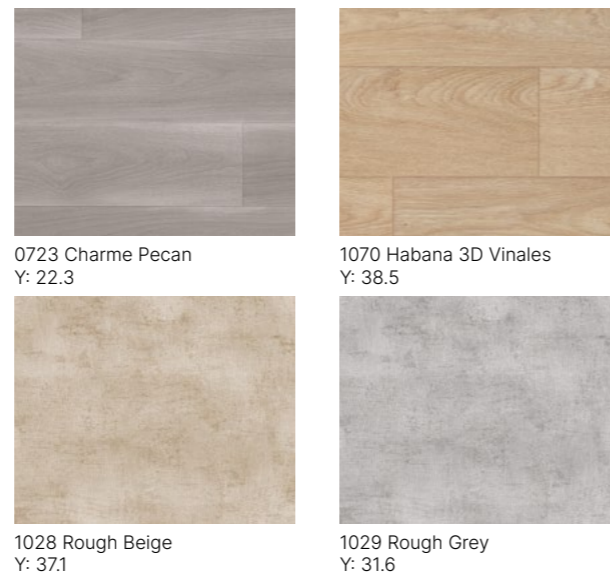

To see the full range - [click here](#)

Carpets - Stratus

Suitable for a wide variety of educational environments by combining durability, functionality and design.