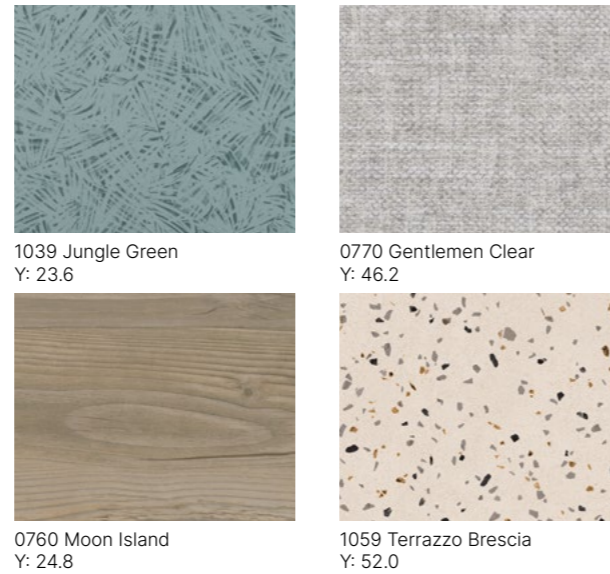

To see the full range - [click here](#)

Carpets Tiles - Times square

Unique design in 10 contemporary colours. Offering 32dB impact noise rating.