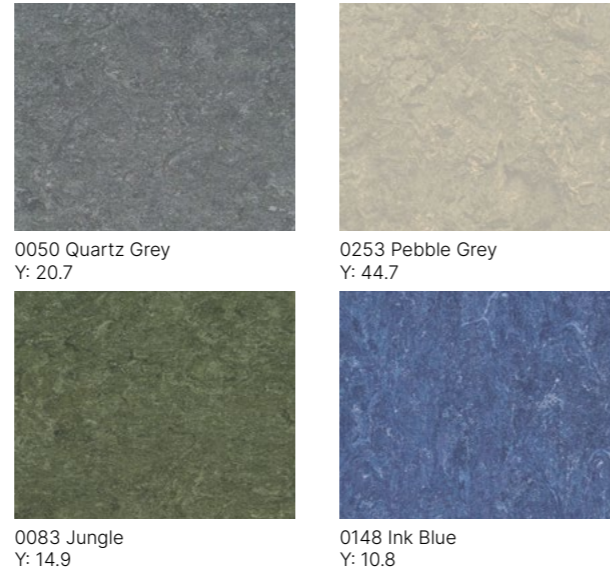

Options shown are a small selection, full colour range available on our website

Resilient Flooring - DLW Marmorette

Suitable for heavy-duty traffic and hardworking spaces. Manufactured from 98% natural materials and up to 40% recycled content.