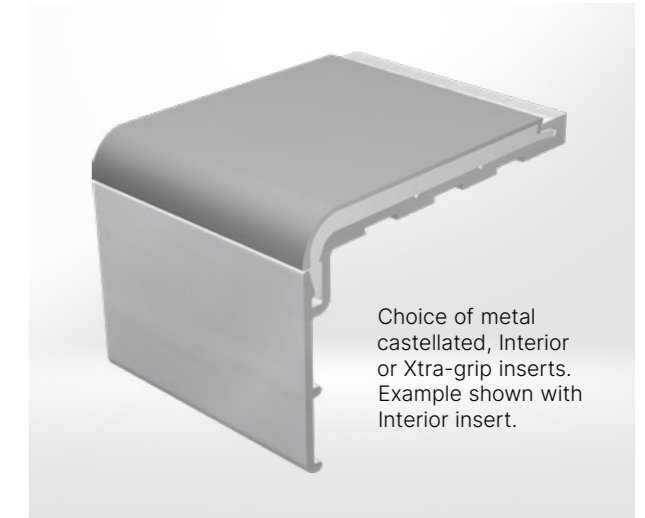

008 Sand
Y: 52.26

042 Mulberry
Y: 13.38

To see the full range - [click here](#)

Stair Edgings - XT™ Aluminium

The Gradus XT range of stair edgings offers the ultimate solution in reducing slips, trips and falls on stairs.