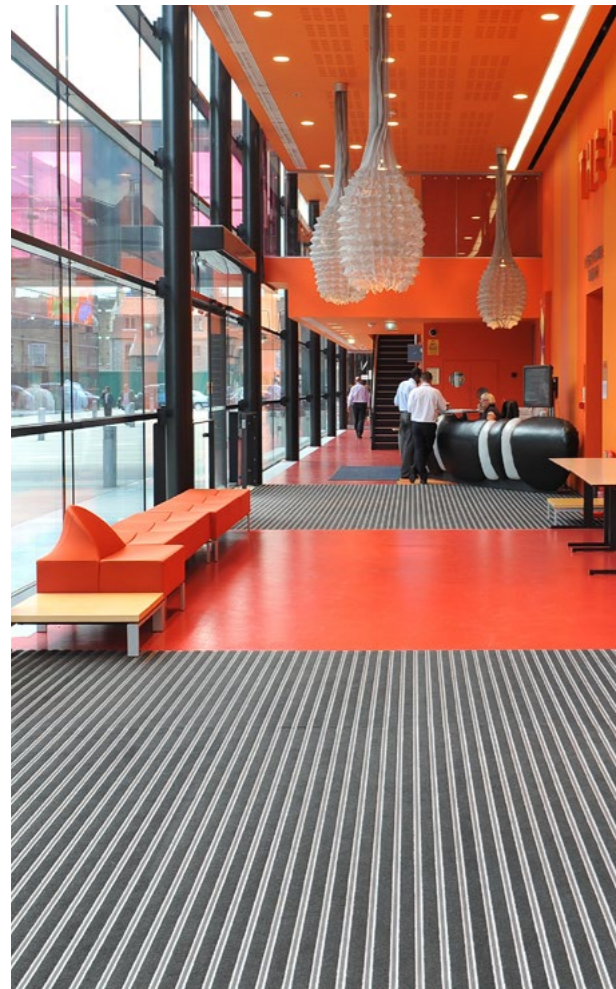

Entrance & Reception Areas

Key considerations when selecting Flooring and Wall Protection products for Entrance & Reception Areas

- ✓ A bright, calm and welcoming environment
- ✓ Resistance to heavy traffic
- ✓ Good slip resistance on floors
- ✓ Practical in design to facilitate building access
- ✓ Protecting walls and corners that are vulnerable to damage
- ✓ Zoning and navigation assistance

Options shown are a small selection, full colour range available on our website