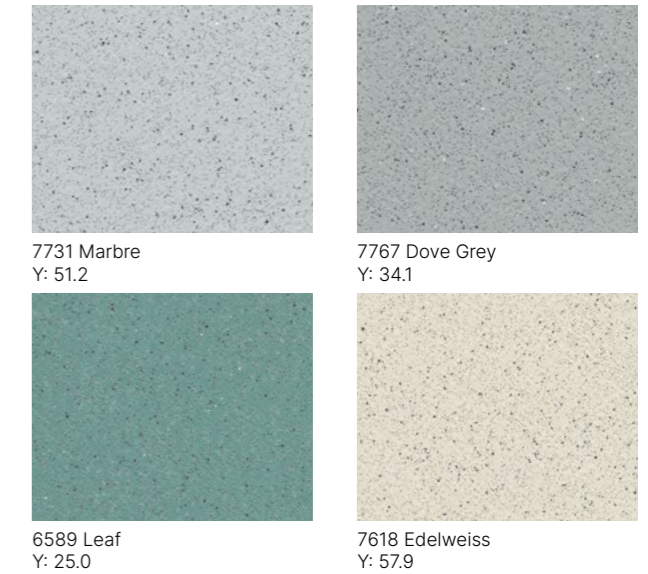

To see the full range - [click here](#)

Resilient Flooring - Tarasafe Impression

A tough, hygienic and durable safety flooring that offers HSE 36+ and R11 slip-resistance, available in wood effect and mineral designs.