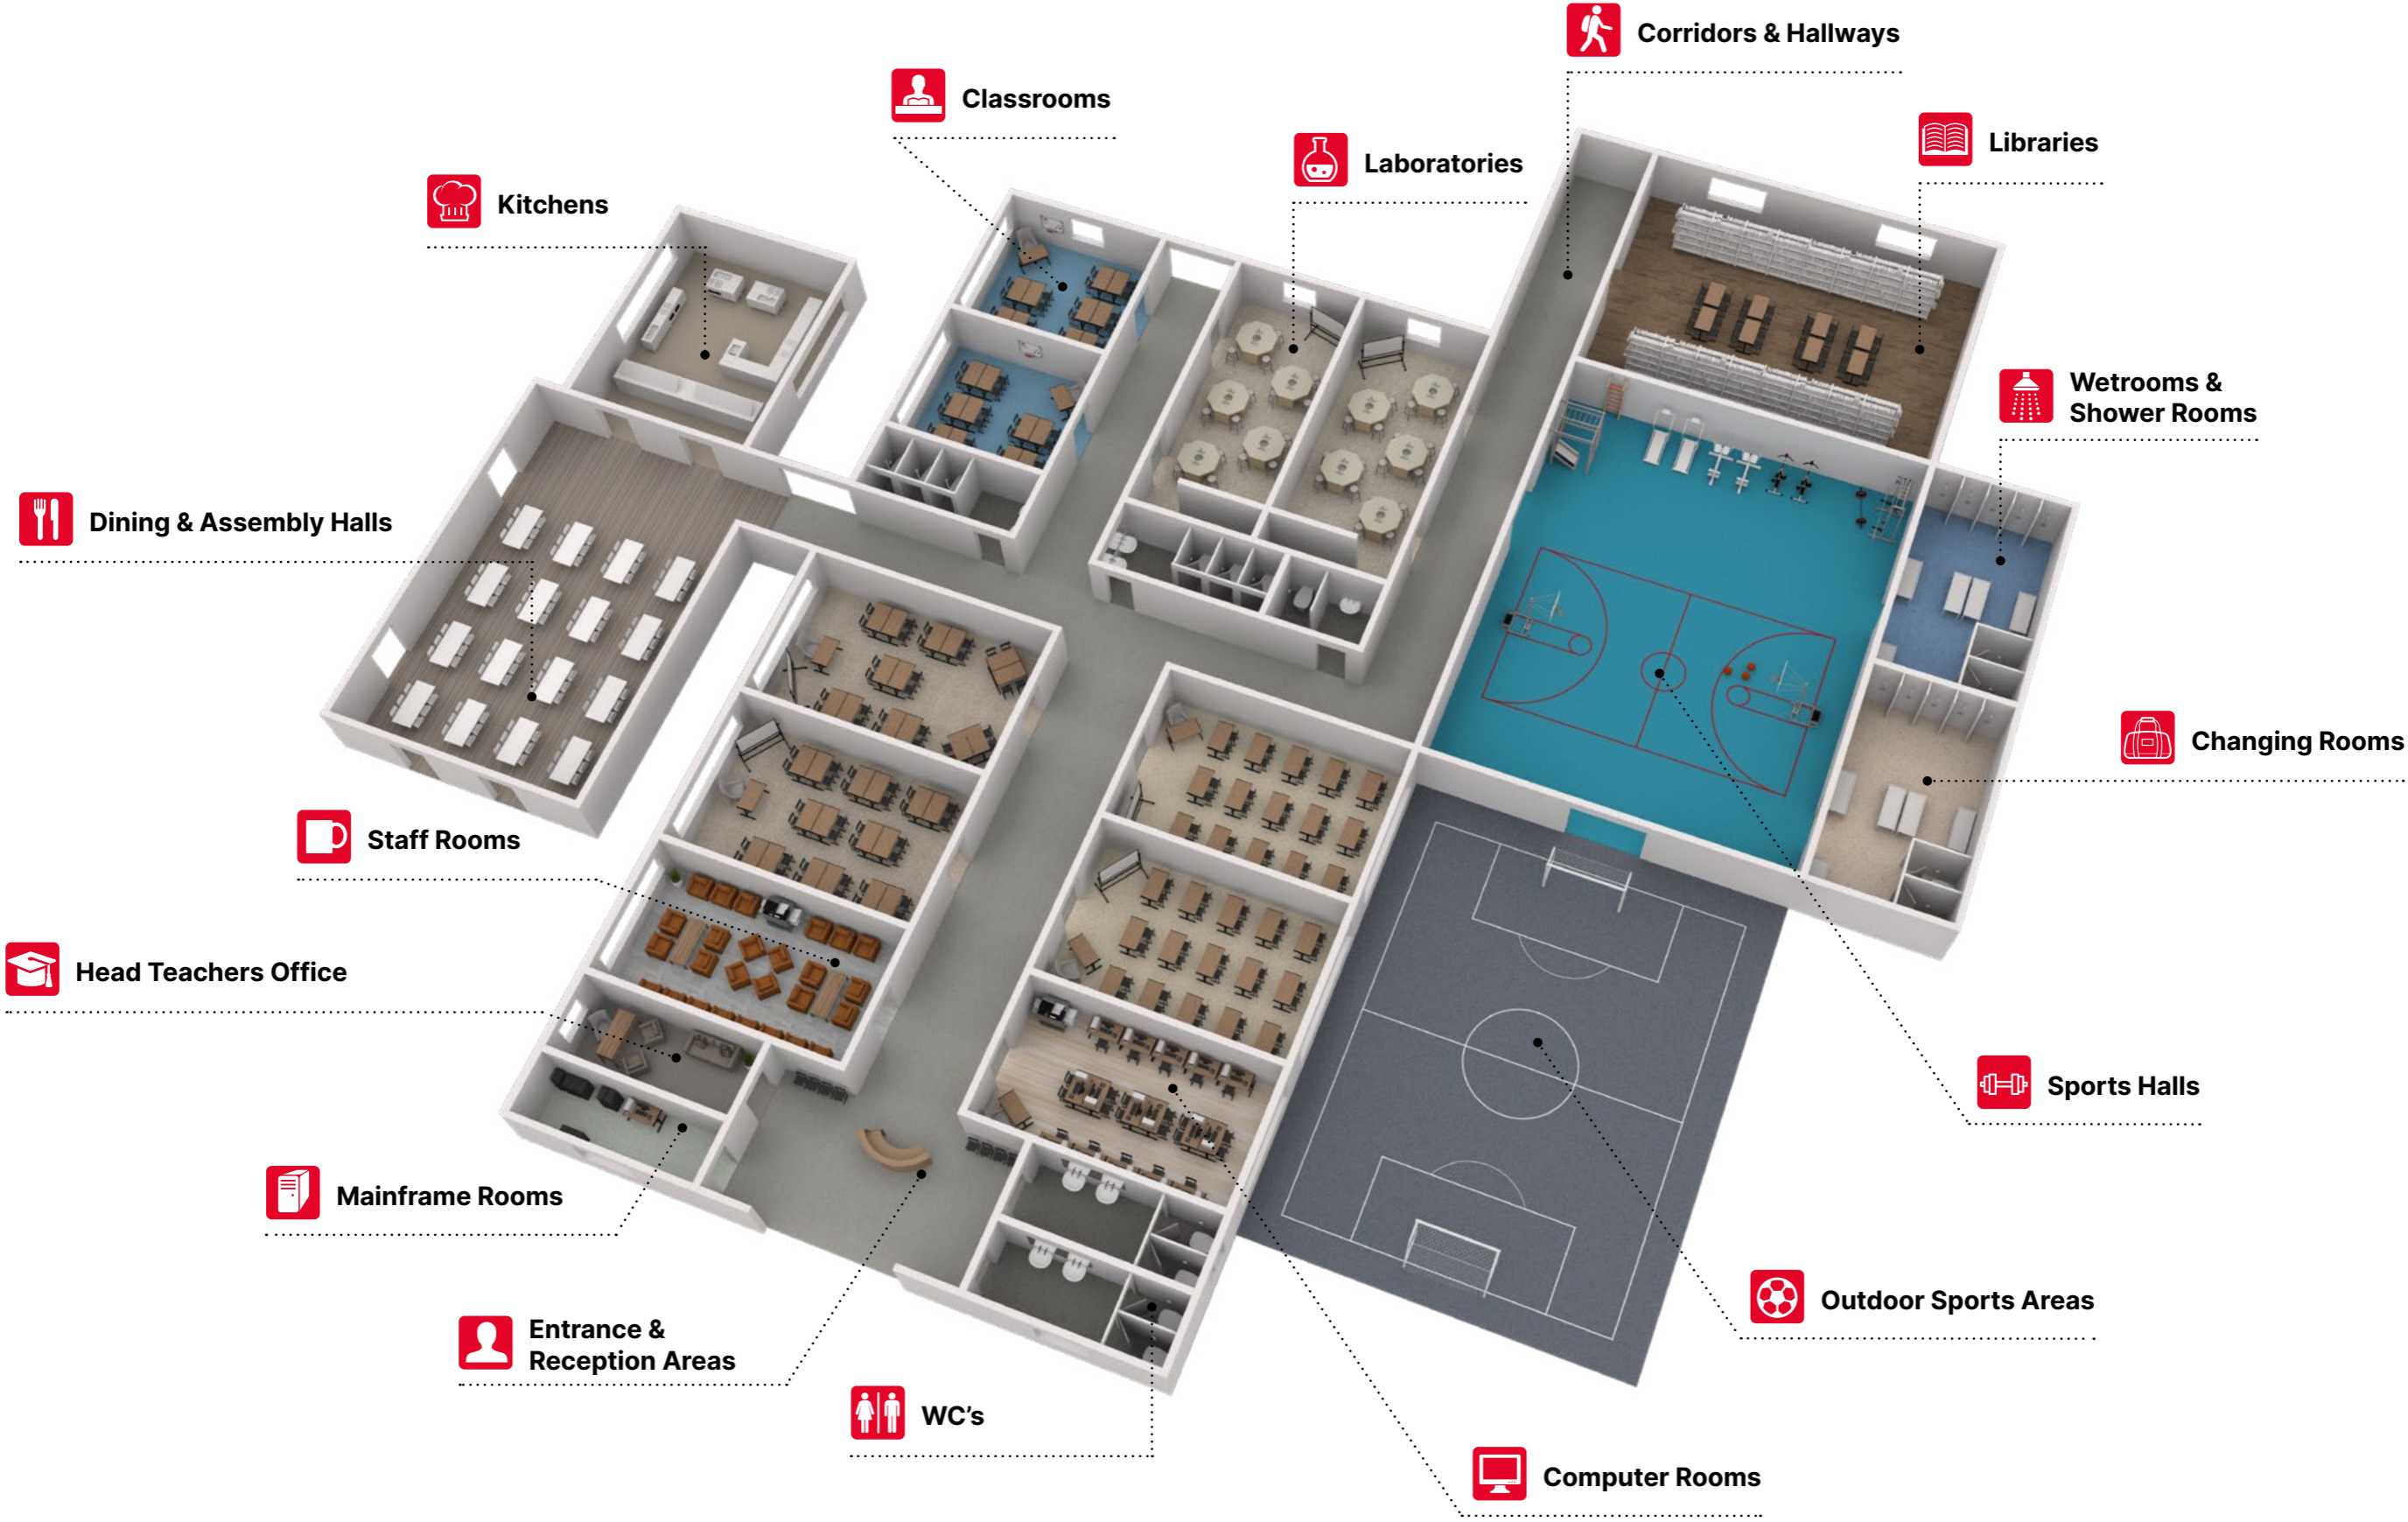

The Gerflor & Gradus ranges are both hygienic and safe, our solutions are suitable for all areas of the education facility.

Entrance & Reception Areas

Key considerations when selecting Flooring and Wall Protection products for Entrance & Reception Areas