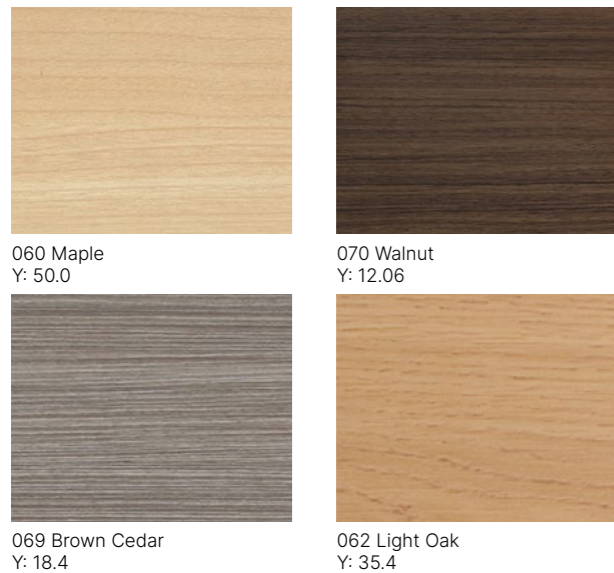

Libraries

Key considerations when selecting Flooring and Wall Protection for Libraries

- ✓ A bright, calm and welcoming environment
- ✓ Resistance to heavy traffic
- ✓ Adequate sound reduction
- ✓ Practical in design to facilitate building access
- ✓ Protecting walls and corners that are vulnerable to damage
- ✓ Zoning and navigation assistance

Options shown are a small selection, full colour range available on our website

Wall Protection - SureProtect Design

Wood-effect PVC-u wall cladding sheets that help create modern interiors whilst offering excellent surface protection.

To see the full range - [click here](#)

Resilient Flooring - Taralay Impression Acoustic

A mix of vibrant colours and wood effect designs that provide 19db acoustic insulation for low impact sound.