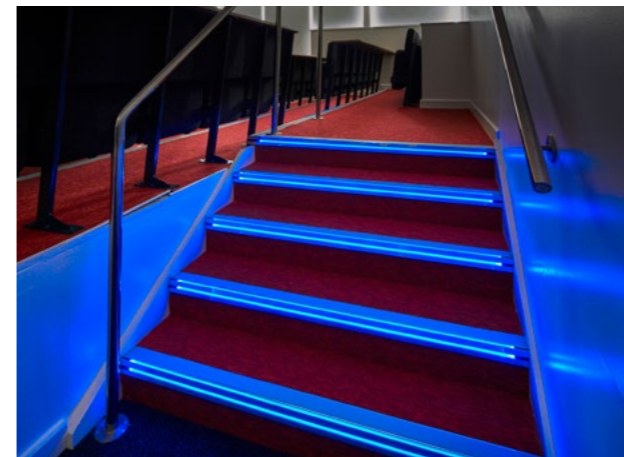

Client: University of Bath
Solution: ATF71L Illuminated Stair Edgings with Continuity LED Lighting Systems in Blue