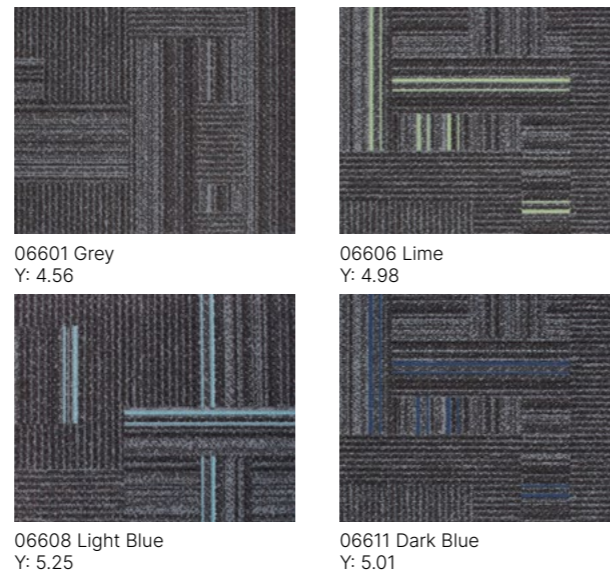

To see the full range - [click here](#)

Dining & Assembly Halls

Key considerations when selecting Flooring and Wall Protection for Dining and Assembly Halls

- ✓ Appealing and attractive
- ✓ Good slip resistance
- ✓ Scratch, dent and fade resistance
- ✓ Minimal maintenance for years
- ✓ Walls need to be hygienic and easy to clean
- ✓ Walls and corners need to be protected from scuffs and scrapes

Options shown are a small selection, full colour range available on our website

Wall Protection - SureProtect Pure

The smooth, easy-to-clean and maintain surface removes the need for grout which can harbour bacteria.